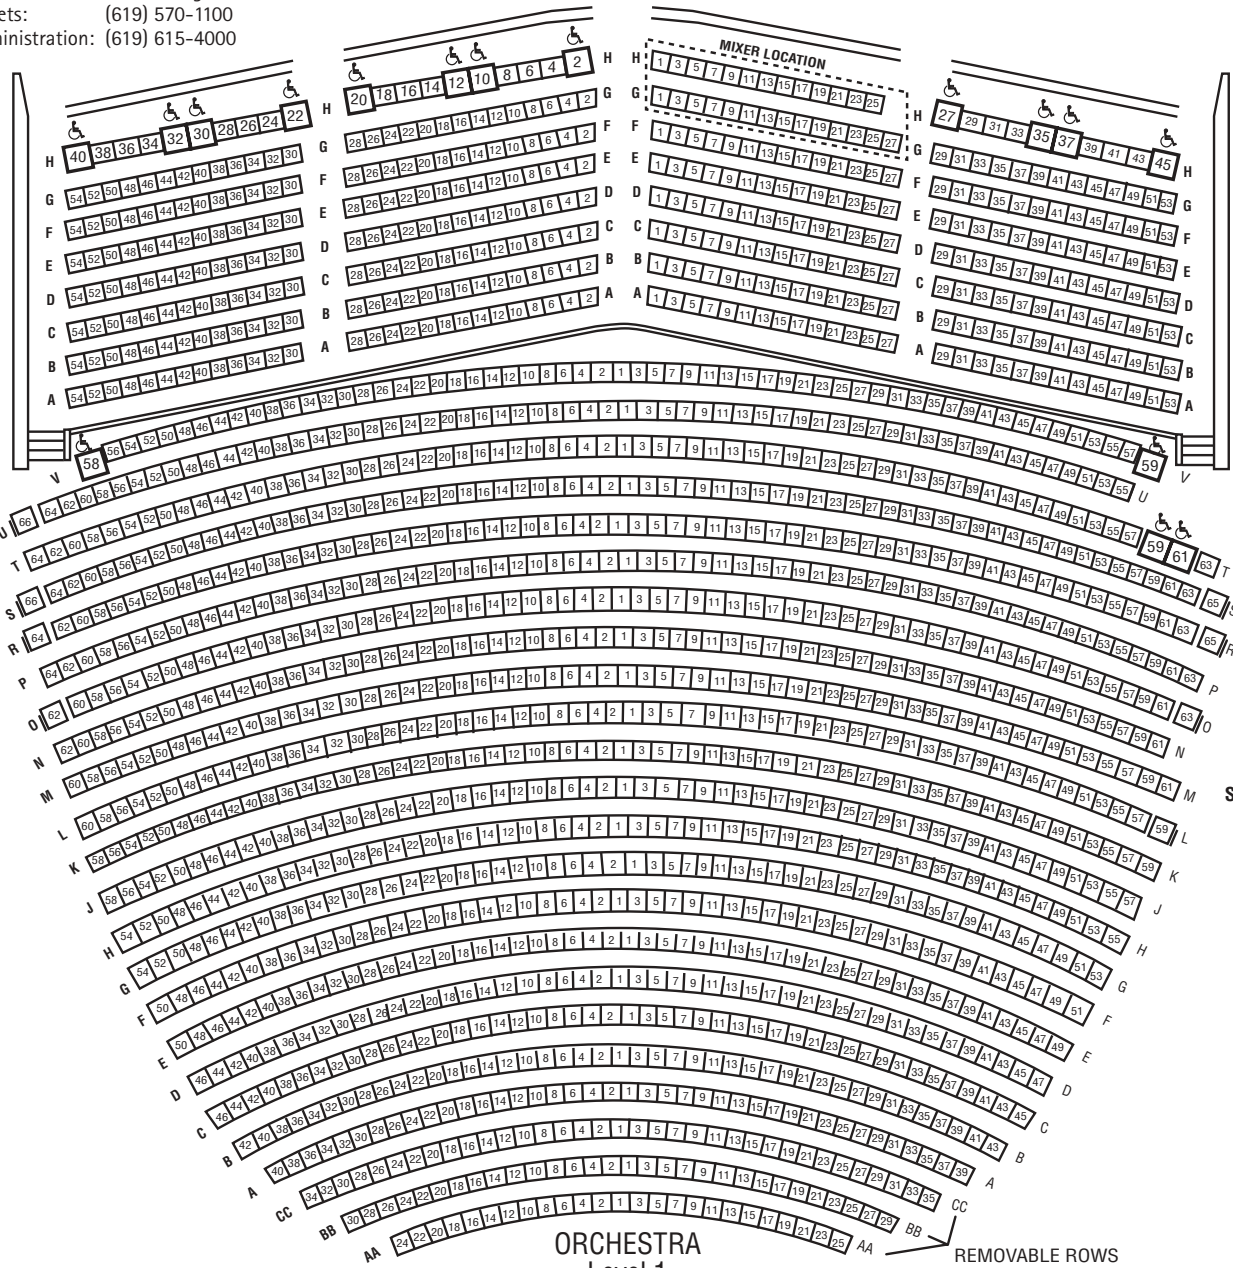

1100 Third Avenue; San Diego, CA 92101
 Tickets: (619) 570-1100
 Administration: (619) 615-4000

DRESS CIRCLE

Side Transfer Seats
 U-66
 S-66
 R-64
 O-62

Side Transfer Seats
 S-65
 R-65
 O-63
 L-59

ORCHESTRA

Fixed seating (1,124 seats) & Wheelchair locations (4)	1,128
Plus Removable Row CC (35 Seats)	1,163
Plus Removable Row BB (30 Seats)	1,193
Plus Removable Row AA (25 Seats)	1,218
Maximum Orchestra Capacity	1,218

DRESS CIRCLE

Fixed seating (409 seats) & Wheelchair locations (12)	394
Plus Mixer seats (27 seats)	421
Maximum Dress Circle Capacity	421

MEZZANINE

Fixed seating (410 seats) & Wheelchair locations (12)	422
---	-----

LOWER LOGE

UPPER LOGE

BALCONY

.....	96
.....	100
.....	710

MAXIMUM SEATING CAPACITY

2,967